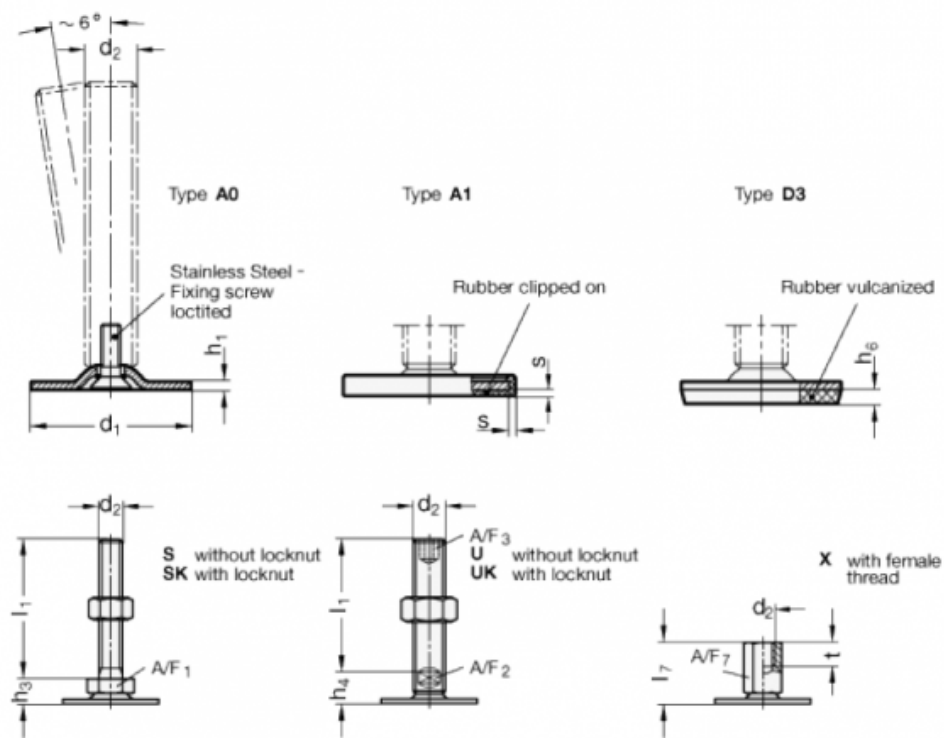

Data Sheet

Article number: 204060M863A0SK

Description: E+G levelling foot
GN 40-60-M8-63-A0-SK

Note: SK With nut, External hexagon at the bottom

Measures

A/F1	= 17
d1	= 60
d2	= M8
h1	= 2.5
h3	= 11
h6	=
l1	= 63
s	=